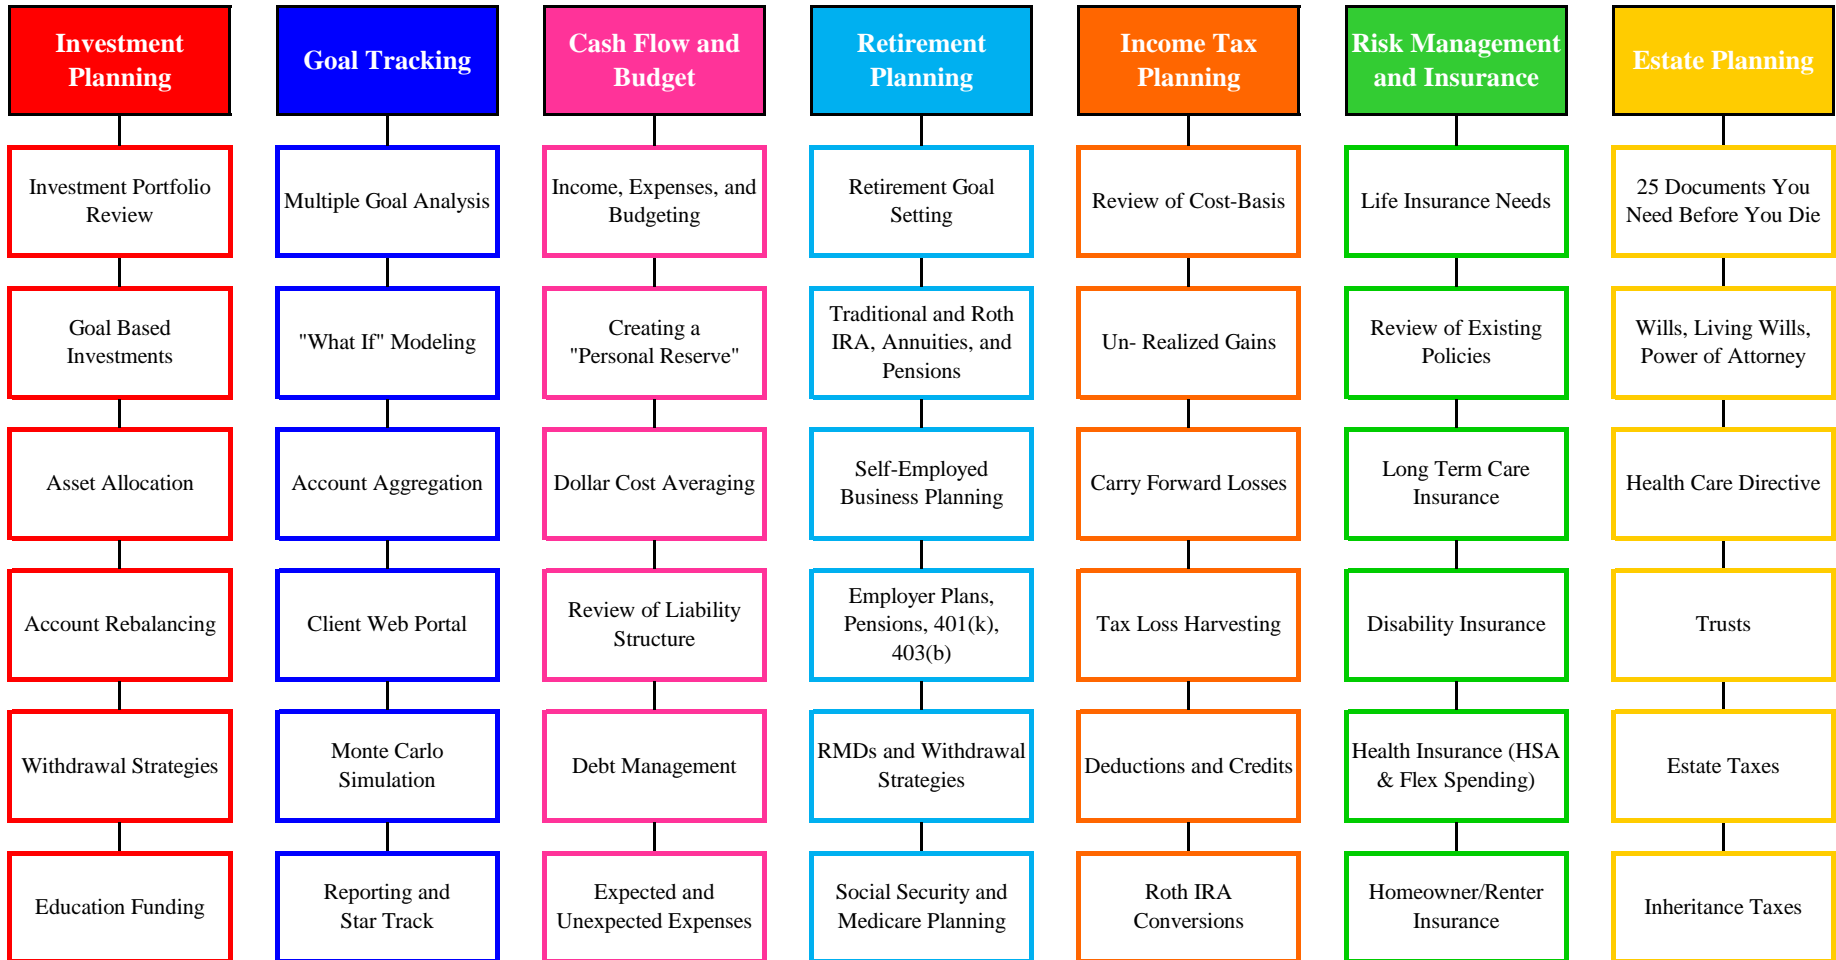

Summit Wealth Advisors

9043 Perry Highway
Pittsburgh, Pennsylvania 15237
Phone 412-367-3980, Fax 412-367-3989
www.summitia.com

Your Financial Future

LFS-1472068-041416